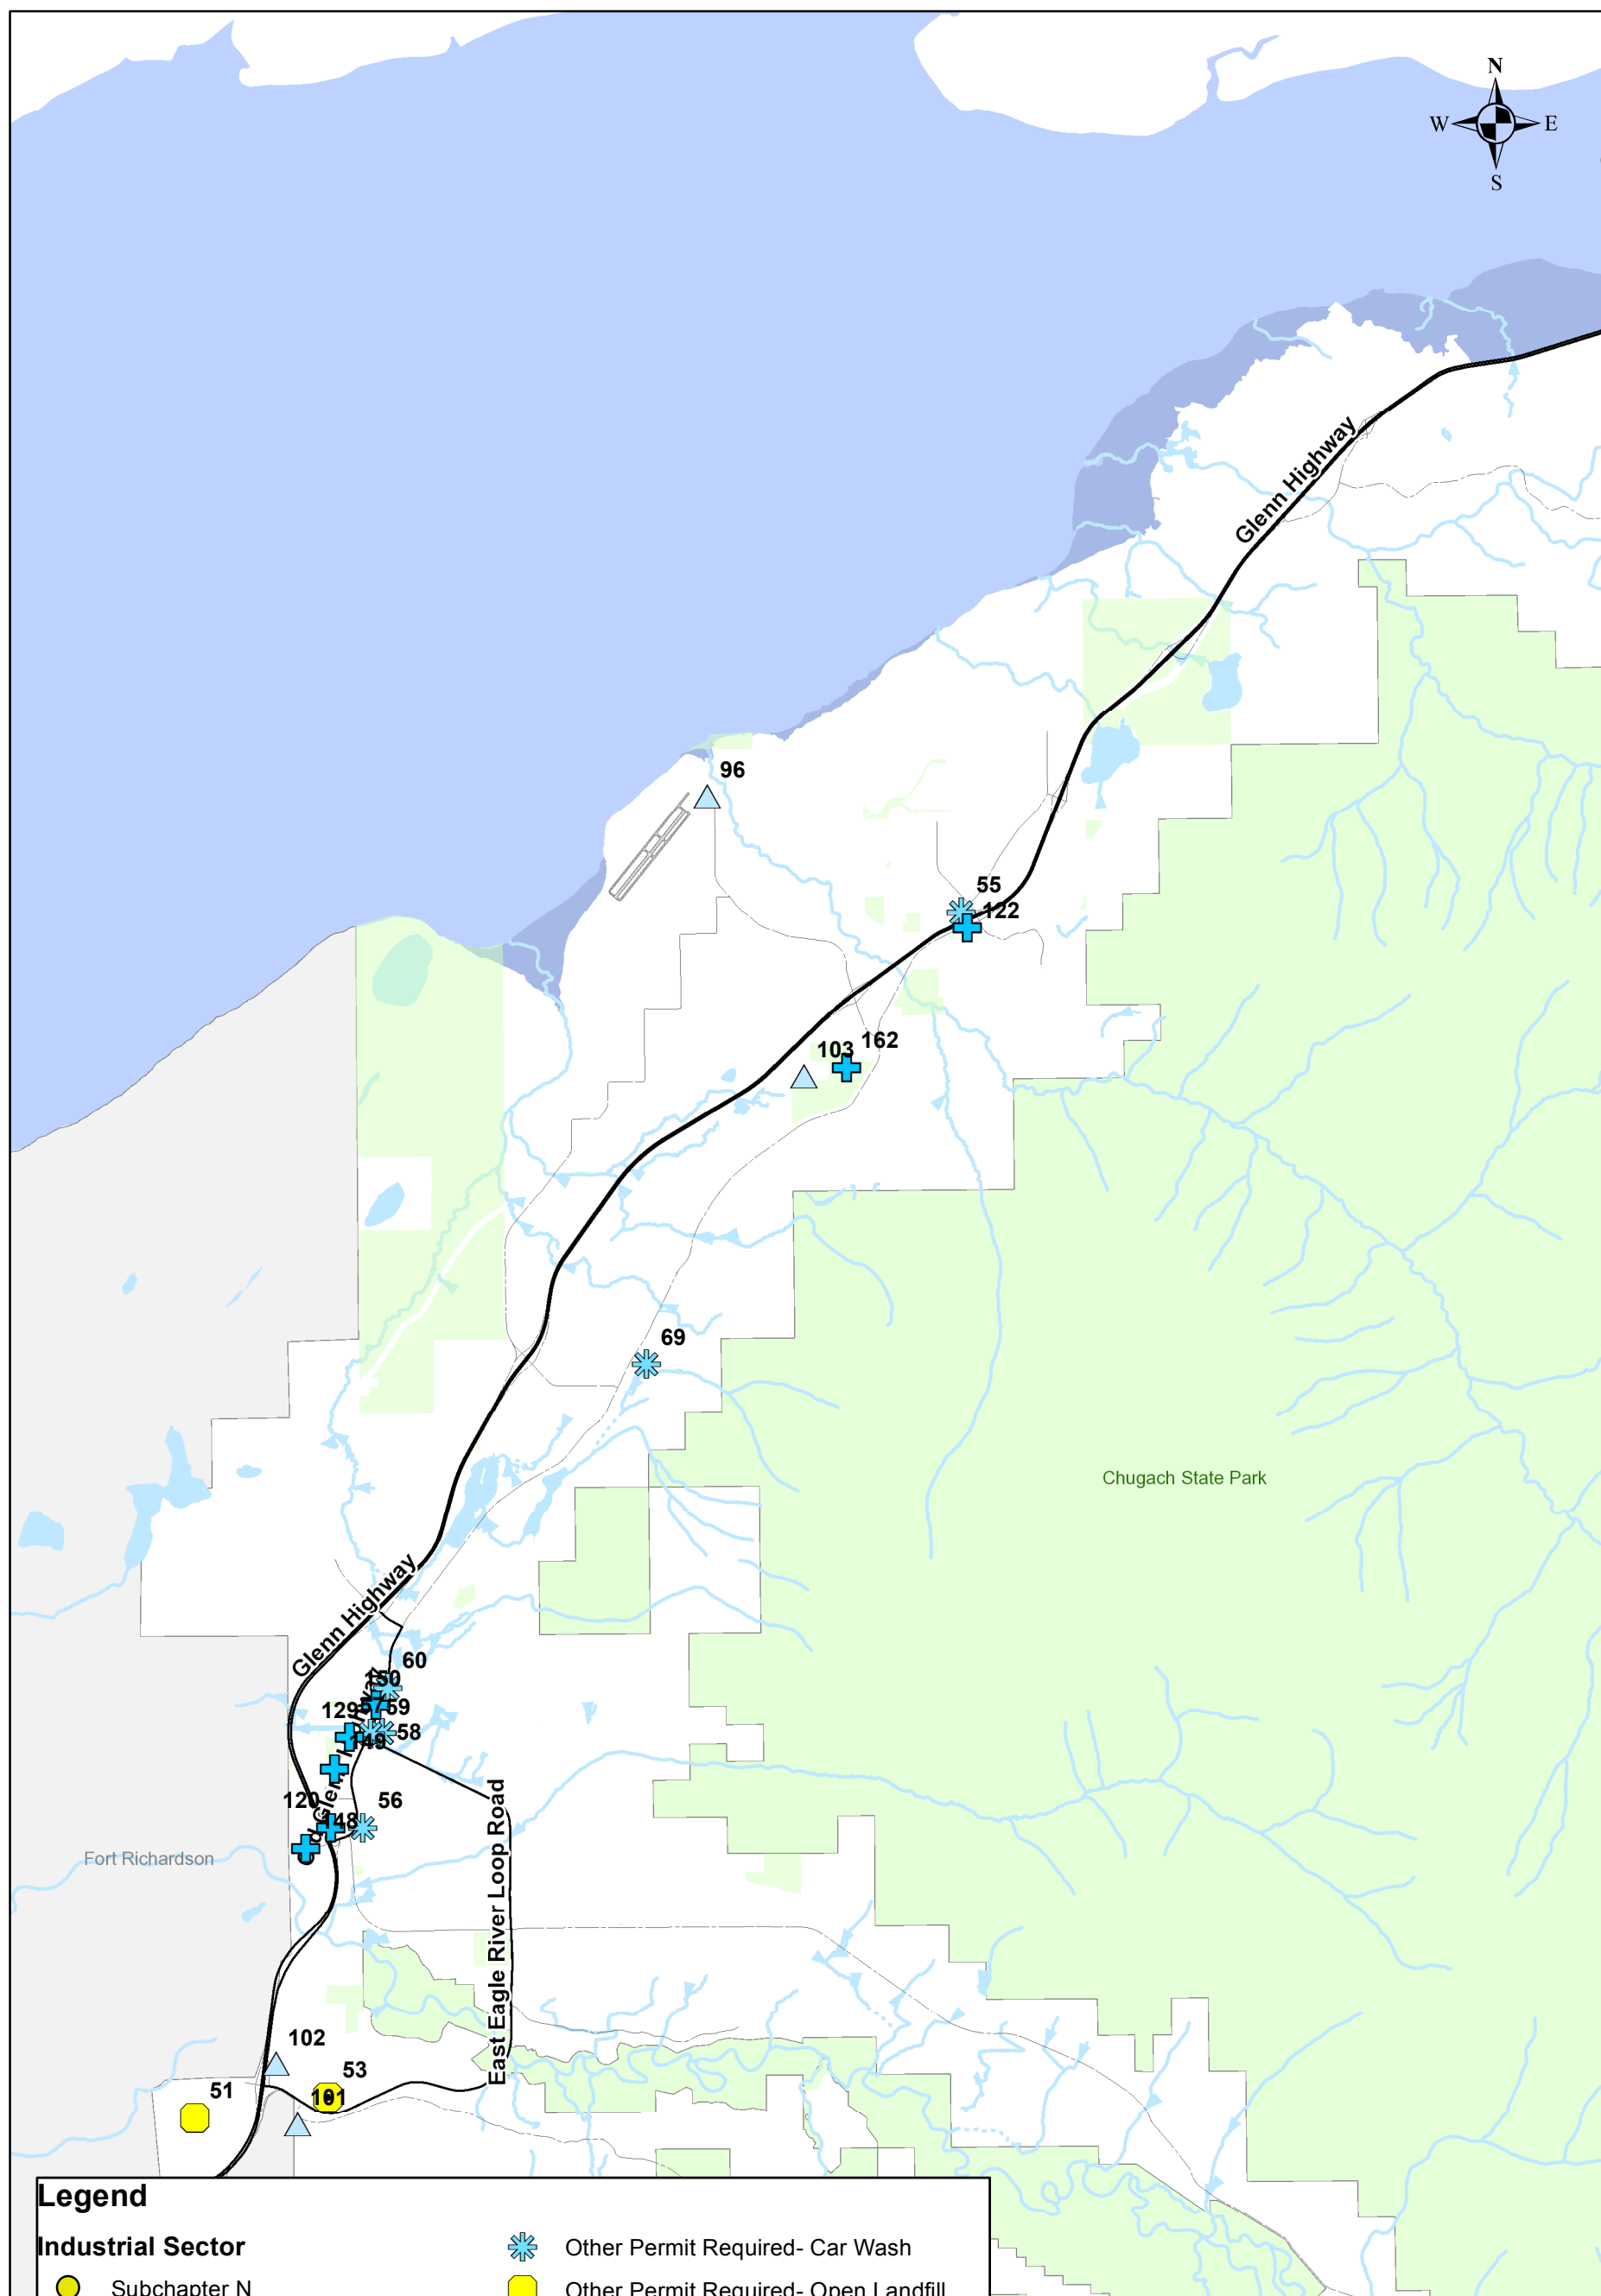

Industrial Facilities - Anchorage

Legend

Industrial Sector

- Subchapter N
- Manufacturing
- Mineral Industry
- Transportation Facility Maintenance
- Recycling, Salvage Yards
- Light Industry

- ✳ Other Permit Required- Car Wash
- Other Permit Required- Open Landfill
- Other Permit Required- Closed Landfill
- + Other Permit Required- Animal Facilities
- + Other Permit Required- Dog Park
- ▲ Other Permit Required- Permittee-Owned
- ◆ Other Permit Required - Construction

Industrial Facilities - Chugiak/Eagle River

Legend

Industrial Sector

- Subchapter N
- Manufacturing
- Mineral Industry
- Transportation Facility Maintenance
- Recycling, Salvage Yards
- Light Industry

- ✳ Other Permit Required- Car Wash
- Other Permit Required- Open Landfill
- Other Permit Required- Closed Landfill
- + Other Permit Required- Animal Facilities
- + Other Permit Required- Dog Park
- ▲ Other Permit Required- Permittee-Owned