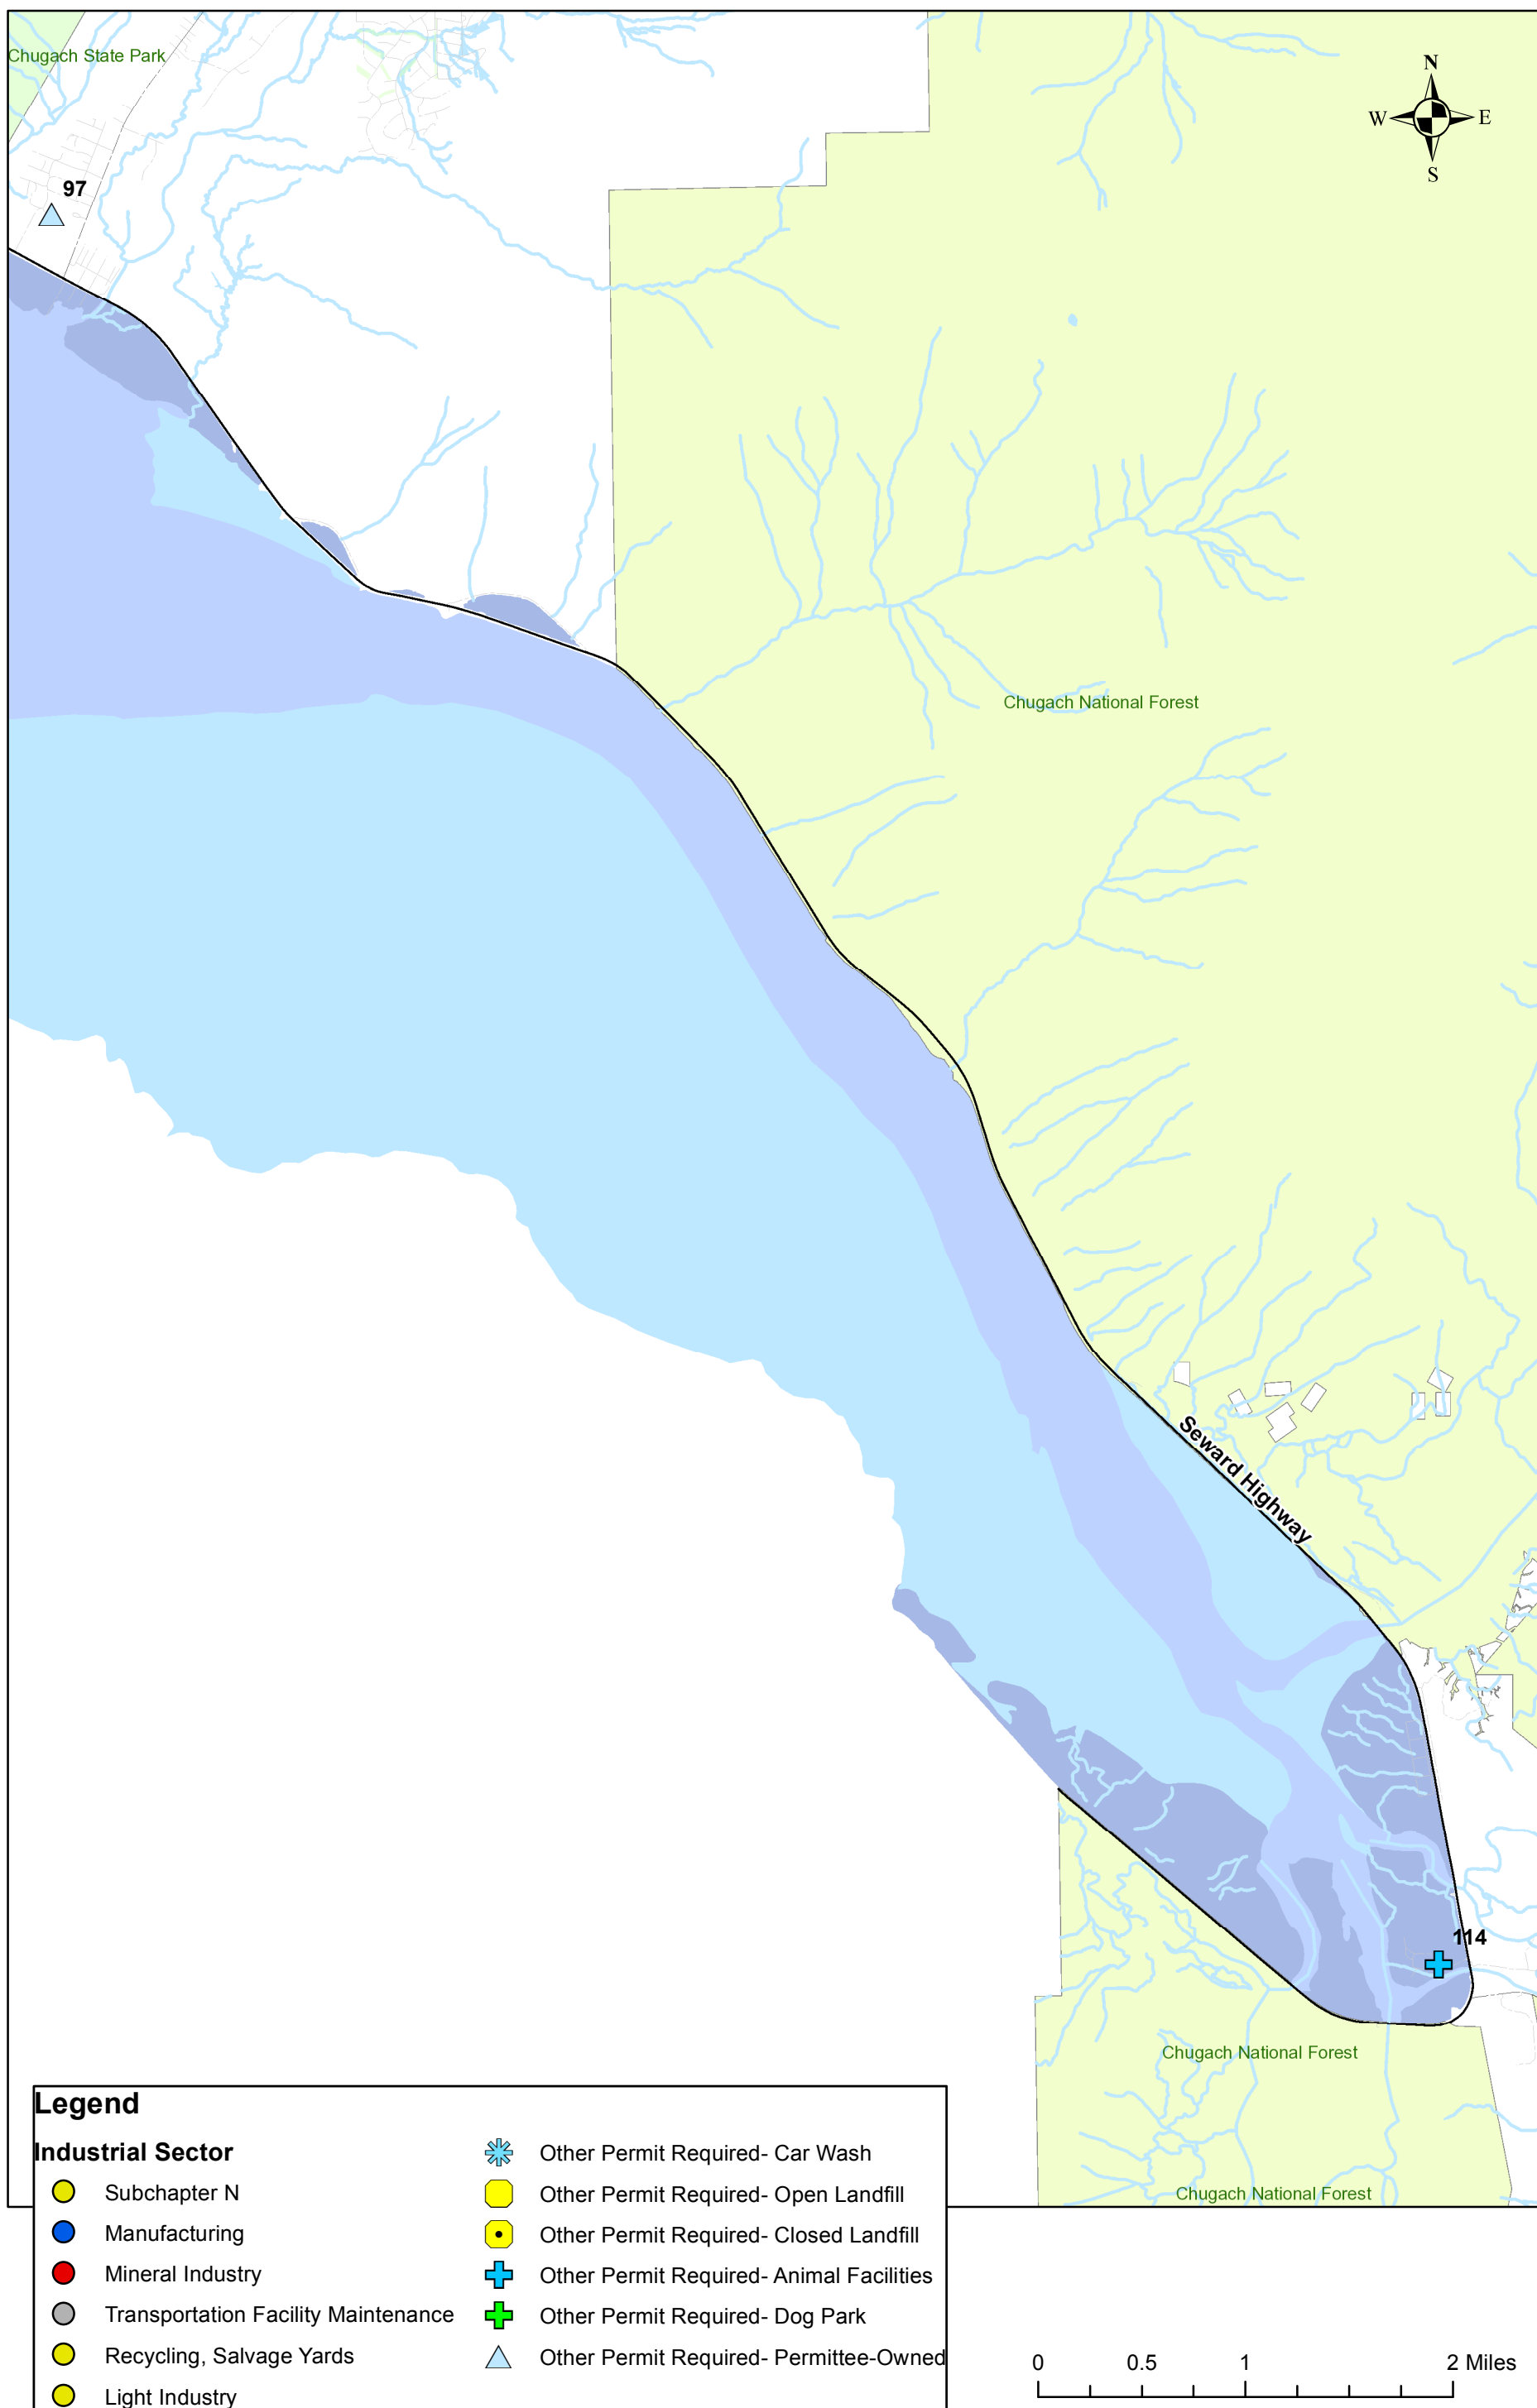

Industrial Facilities - Turnagain Arm

Facility Number	Facility Name	SIC Code	SIC Description	Regulated Sector	Watershed
1	Anchorage Operations Center_2	4522	Air Transportation	Transportation Facility Maintenance	Fish Creek
2	Northwest Auto Parts_1	5015	Motor Vehicle Parts, Used	Recycling, Salvage Yards	Chester Creek
3	Lang Street Facility	1442	Non-Metallic Minerals	Mineral Industry	Campbell Creek
4	Central Transfer Station	4212	Motor Freight and Warehousing	Transportation Facility Maintenance	Campbell Creek
5	Lynden Transport Anchorage Service Center	4212	Motor Freight and Warehousing	Transportation Facility Maintenance	Ship Creek
6	Alaska West Express Whitney Facility	4212	Motor Freight and Warehousing	Transportation Facility Maintenance	Ship Creek
7	QAP C Street Facility	2951	Asphalt Paving Materials	Subchapter N	Campbell Creek
8	Integrated Deicing Services LLC	2899	Airport Deicing	Subchapter N	Hood Creek
9	Northern Air Cargo ANC	4512	Air Transportation	Transportation Facility Maintenance	Fish Creek
10	Insulfoam	3086	Plastic Foam Products	Light Industry	Ship Creek
11	Anchorage DC	4213	Motor Freight and Warehousing	Transportation Facility Maintenance	Ship Creek
12	Anchorage Section and Yard ARRC	4011	Railroad	Transportation Facility Maintenance	Ship Creek
13	FHR Anchorage Terminal	5171	Petroleum Bulk Stations and Terminals	Transportation Facility Maintenance	Ship Creek
14	Pegasus Aviation Services, LLC	4581	Airport Terminal Services	Transportation Facility Maintenance	Fish Creek
15	Anchorage Sand & Gravel - Klatt Rd Facility	1442	Non-Metallic Minerals	Mineral Industry	Campbell Creek
16	Carlile Anchorage Facility	4212	Motor Freight and Warehousing	Transportation Facility Maintenance	Ship Creek
17	Ravn Anchorage	4512	Air Transportation	Transportation Facility Maintenance	Fish Creek
18	Delta Air Lines Inc	4512	Air Transportation	Transportation Facility Maintenance	Ship Creek
19	UPS - Anchorage Gateway Facility	4513	Air Courier	Transportation Facility Maintenance	Hood Creek
20	Alaska Airlines Anchorage Station	4512	Air Transportation	Transportation Facility Maintenance	Fish Creek
21	Alaska West Express Y1 Yard	4212	Air Transportation	Transportation Facility Maintenance	Ship Creek
22	North Star Terminal & Stevedore Company, LLC	4491	Marine Cargo Handling	Water Transportation	Ship Creek
23	Nabors 104th Yard	1381	Oil and Gas Extraction	Mineral Industry	Campbell Creek
24	Merrill Field Airport MOA	4581	Airport Terminal Services	Transportation Facility Maintenance	Chester Creek
25	Weaver Brothers Incorporated- Anchorage Terminal	4212	Local Trucking	Transportation Facility Maintenance	Ship Creek
26	Weaver Bros Inc Truck Wash	7542	Car Wash	Other Permit Required- Car Wash	Ship Creek
27	Ted Stevens Anchorage International Airport	4512	Air Transportation	Transportation Facility Maintenance	Fish Creek
28	WestRock CP LLC	5093	Scrap and Waste Material	Recycling, Salvage Yards	Campbell Creek
29	FEDEX EXPRESS ANCR	4513	Air Courier	Transportation Facility Maintenance	Hood Creek
30	Alaska Waste Anchorage	4212	Motor Freight and Warehousing	Transportation Facility Maintenance	Campbell Creek
31	Nabors 79th Yard	1381	Oil and Gas Extraction	Mineral Industry	Campbell Creek
32	Anchorage Fueling and Service Company Operations and Mainten	4581	Airport Terminal Services	Transportation Facility Maintenance	Hood Creek
33	Anchorage Fueling and Service Company Airport Fuel Facility	4581	Airport Terminal Services	Transportation Facility Maintenance	Campbell Creek
34	Baker Hughes Anchorage Joint Facility	1389	Oil and Gas Field Services	Mineral Industry	Campbell Creek
35	Everts Air Cargo	4512	Air Transportation	Transportation Facility Maintenance	Hood Creek
36	Alaska Garden and Pet Supply Inc	2875	Fertilizers	Light Industry	Ship Creek
37	Emulsion Products Viking Facility	2951	Petroleum and Coal Products	Mineral Industry	Ship Creek
38	Alaska Scrap and Recycling, LLC	5093	Scrap and Waste Material	Recycling, Salvage Yards	Ship Creek
39	Swissport USA Inc	4581	Airport Terminal Services	Transportation Facility Maintenance	Ship Creek
40	FedEx Express - ANC_Empire Airlines	4513	Air Courier	Transportation Facility Maintenance	Hood Creek
41	Delta Western Methanol Terminal	4226	Motor Freight and Warehousing	Transportation Facility Maintenance	Ship Creek
42	Lynden South Airport	4512	Air Transportation	Transportation Facility Maintenance	Campbell Creek
43	Schnitzer Alaska	5093	Scrap and Waste Material	Recycling, Salvage Yards	Campbell Creek
44	PenAir Hangar and L1 Gate Ramp at ANC Intl Airport	4512	Air Transportation	Transportation Facility Maintenance	Hood Creek
45	F&E Ground Services - ANC	4581	Airport Terminal Services	Transportation Facility Maintenance	Hood Creek
46	D & S Concrete Inc	3273	Ready-Mixed Concrete	Mineral Industry	Campbell Creek
47	King Street Fabrication Facility	3441	Fabricated Structural Metal	Manufacturing	Campbell Creek
48	Signature Flight Support Corp	4581	Airport Terminal Services	Transportation Facility Maintenance	Campbell Creek
49	Anchorage Fueling and Service Company Off-Airport Fuel Facil	5171	Petroleum Bulk Stations and Terminals	Transportation Facility Maintenance	Ship Creek
50	North Park Fuels	4581	Airport Terminal Services	Transportation Facility Maintenance	Hood Creek