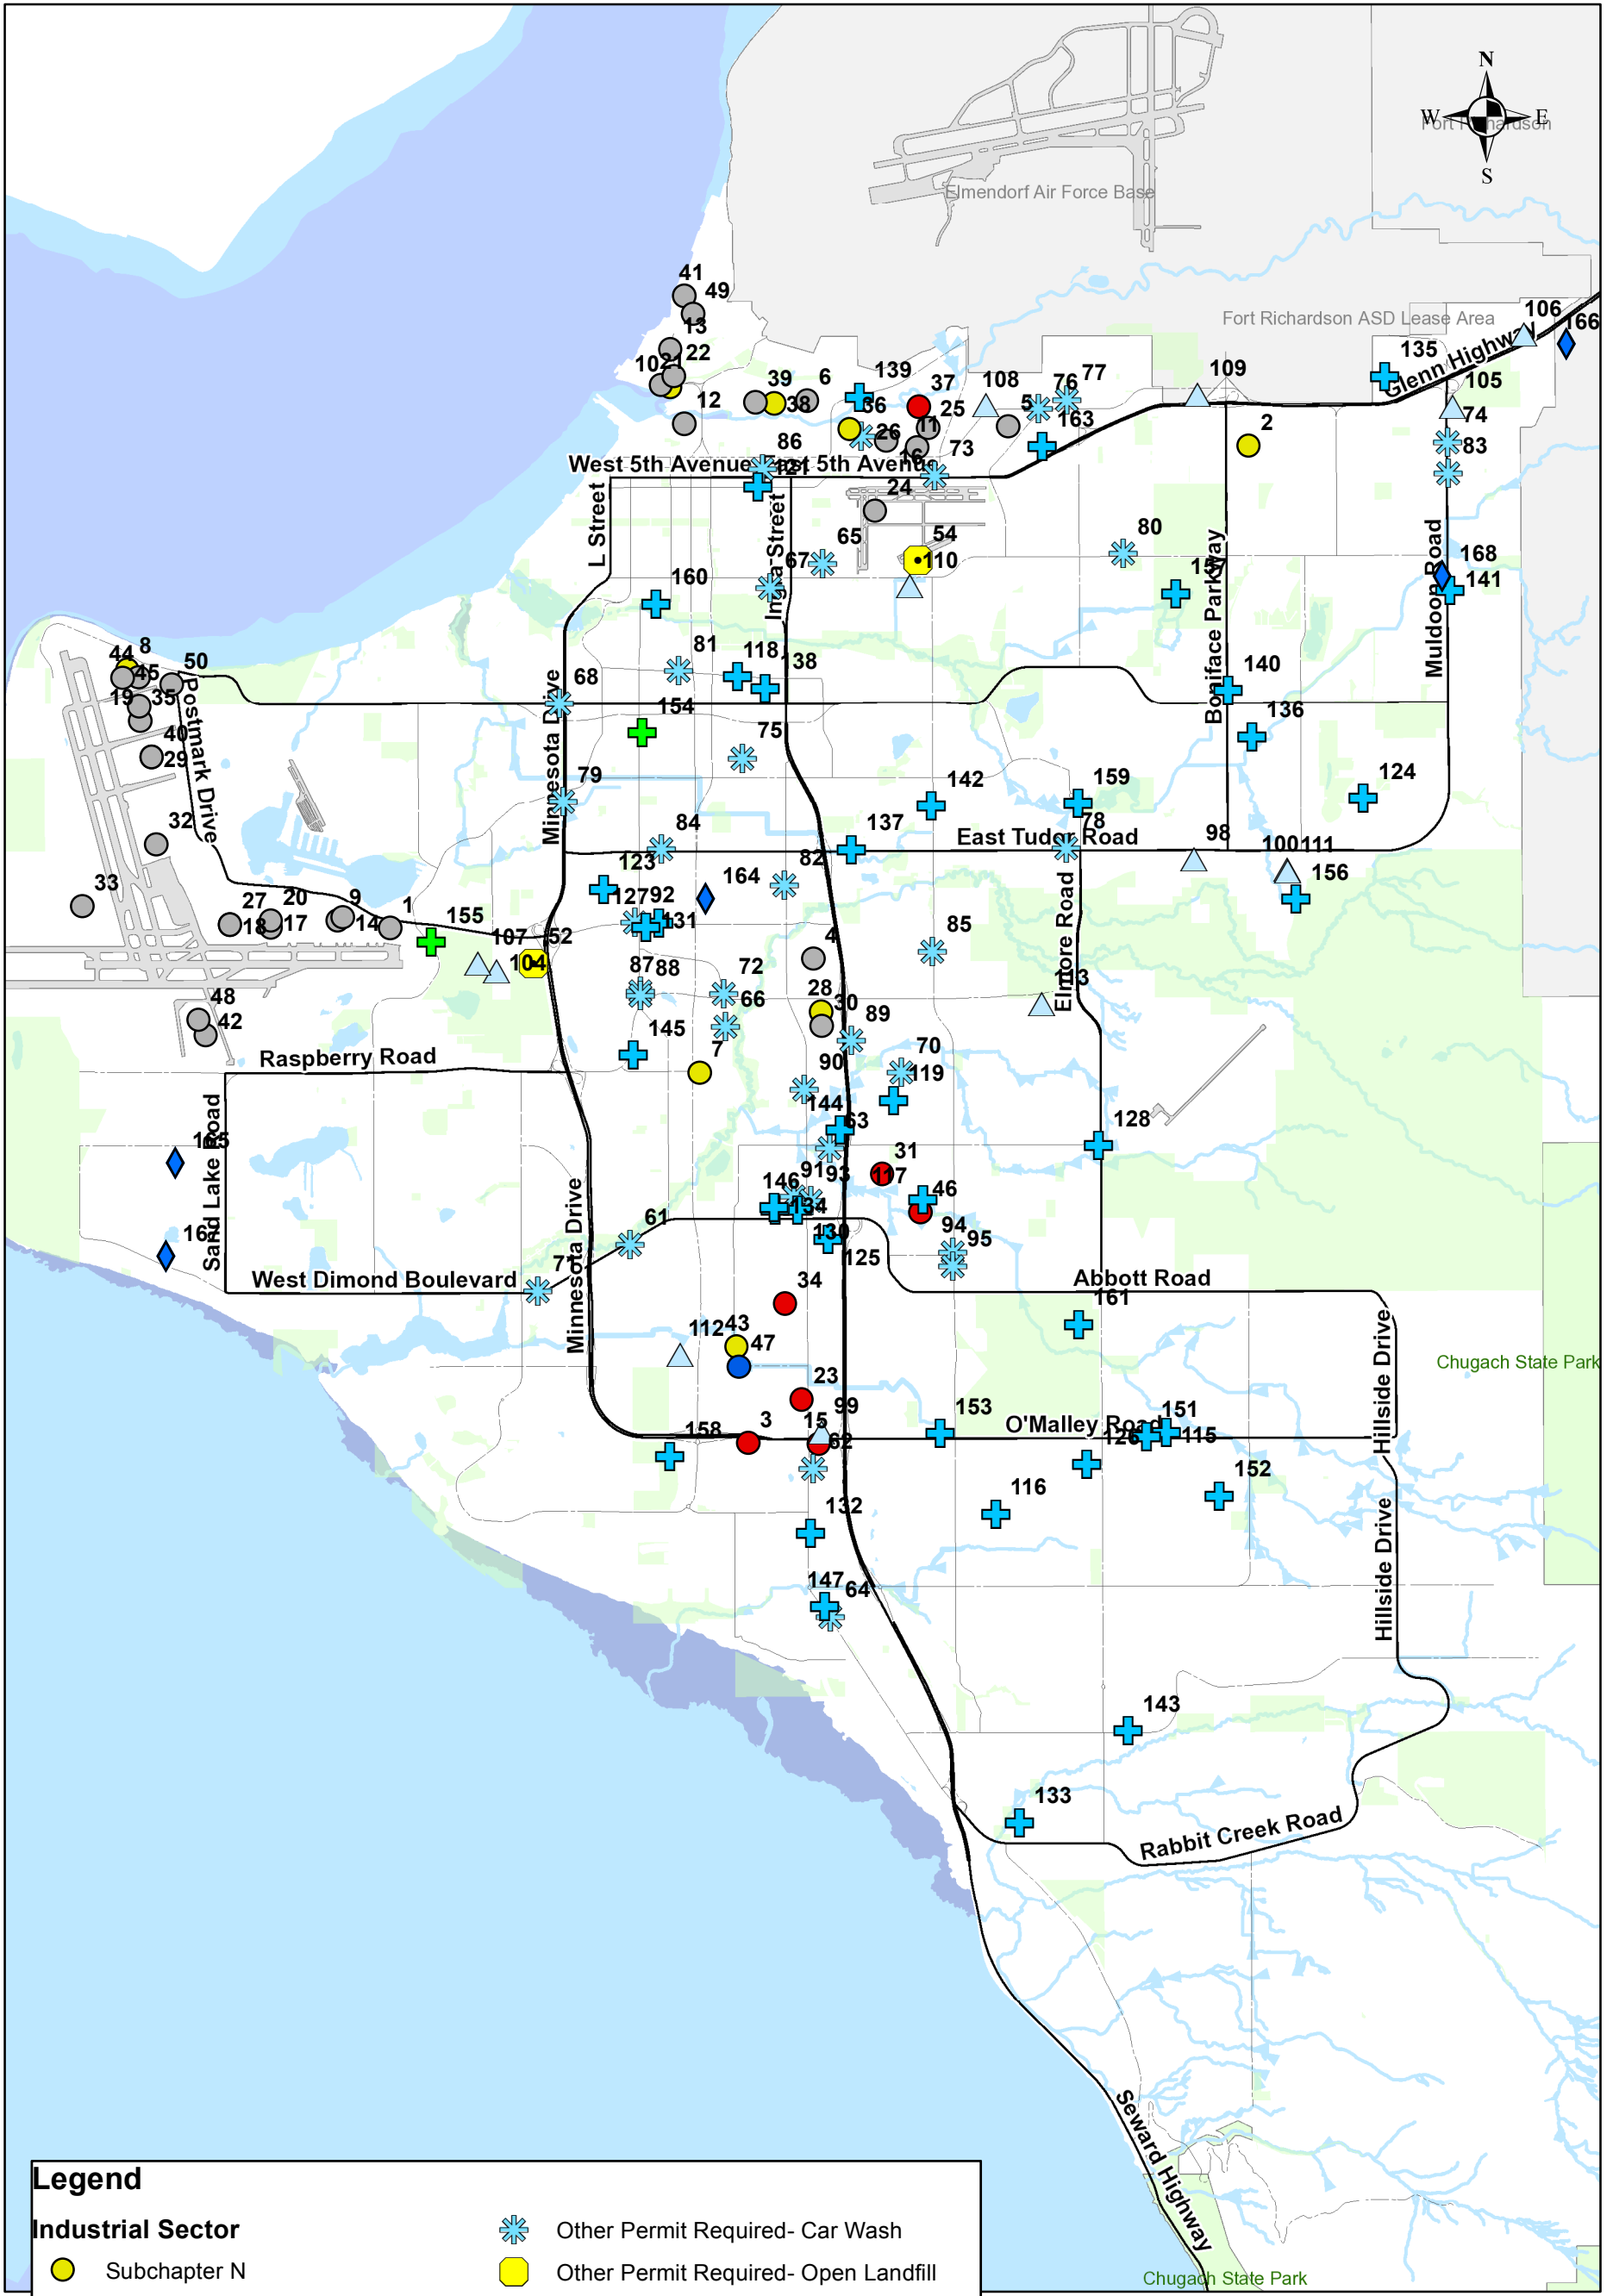

Industrial Facilities - Anchorage

Legend

Industrial Sector

- Subchapter N
- Manufacturing
- Mineral Industry
- Transportation Facility Maintenance
- Recycling, Salvage Yards
- Light Industry

- ✳ Other Permit Required- Car Wash
- Other Permit Required- Open Landfill
- Other Permit Required- Closed Landfill
- + Other Permit Required- Animal Facilities
- + Other Permit Required- Dog Park
- ▲ Other Permit Required- Permittee-Owned
- ◆ Other Permit Required - Construction

Industrial Facilities - Chugiak/Eagle River

Legend

Industrial Sector

- Subchapter N
- Manufacturing
- Mineral Industry
- Transportation Facility Maintenance
- Recycling, Salvage Yards
- Light Industry

- ✳ Other Permit Required- Car Wash
- Other Permit Required- Open Landfill
- Other Permit Required- Closed Landfill
- + Other Permit Required- Animal Facilities
- + Other Permit Required- Dog Park
- ▲ Other Permit Required- Permittee-Owned